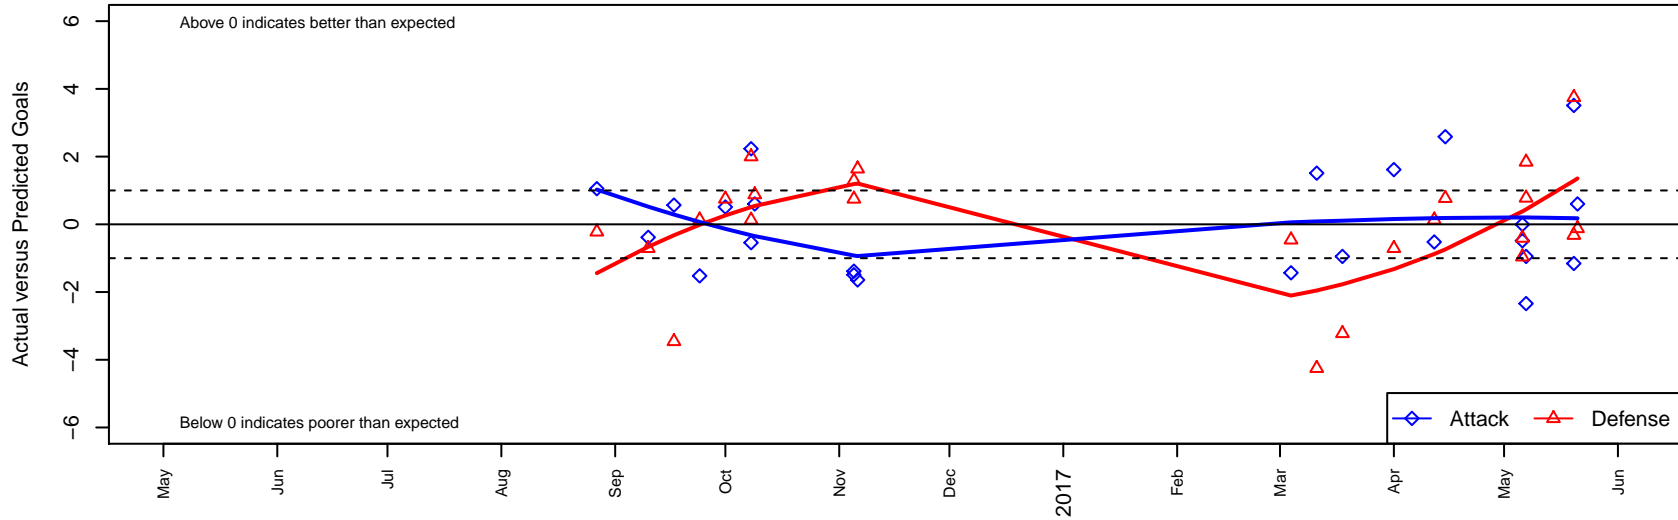

Idaho Rush White B05

Idaho Rush Soccer
 Boise, ID
 B05 total strength=727
 attack=1 defense=0.6
 fall league = Idaho D3 U12 North U12
 spr league = Spr Idaho D3 U12 North

alt names used:
 IDAHO RUSH WHITE (2005) (ID)
 IDAHO RUSH WHITE (2005)
 IDAHO RUSHWHITE (2005)
 IDAHO RUSH WHITE (2005)
 IDAHO RUSH WHITE (2005) (ID)
 IDAHO RUSH WHITE (2005) (ID)

Venues played:
 2016 Idaho D3 U12 North U12
 2016 GEM State Challenge U12B Silver East U
 2016 FC Nova Fall Showcase U12
 2016 Spr Idaho D3 U12 North
 2016 Canyon Rim Classic U12 B American U12
 2016 ID Directors Cup U12B Silver U12

Idaho Rush White B05
 Dots are actual minus expected GF (blue circles) and GA (red triangles).
 Blue line is smoothed change in attack strength. Red is smoothed change in defense strength.

**attack and defense variance (black dot)
relative to other teams
and top 10 in region**