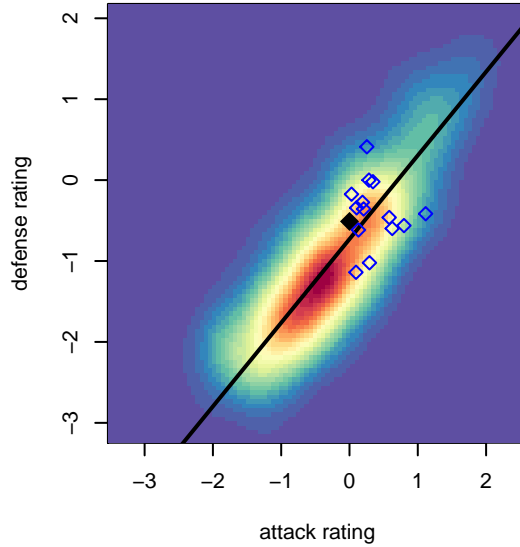

**attack and defense rating
relative to others at age
and all opponents in last 13 months**