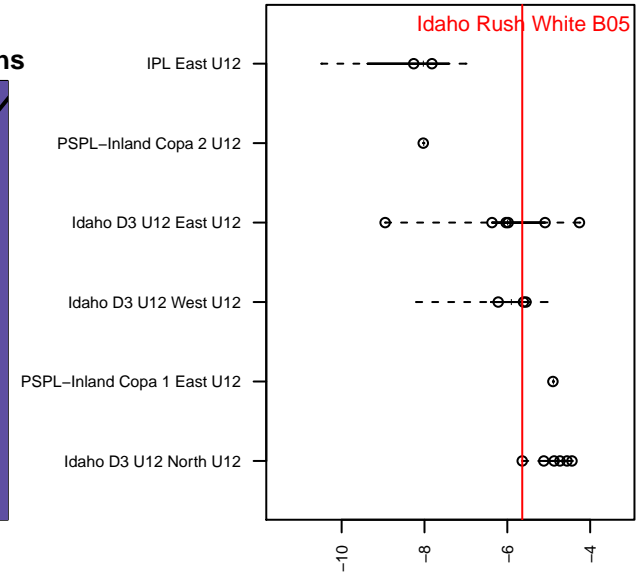

**attack and defense rating
relative to others at age
and all opponents in last 13 months**