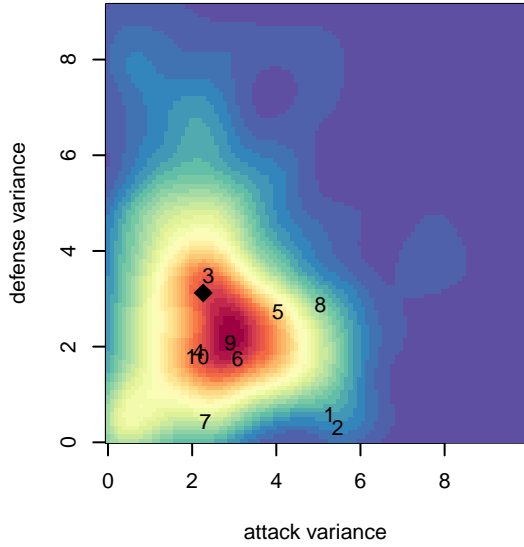

Idaho Rush White B05

Idaho Rush Soccer
 Boise, ID
 B05 total strength=727
 attack=1 defense=0.6
 fall league = Idaho D3 U12 North U12
 spr league = Spr Idaho D3 U12 North

alt names used:
 IDAHO RUSH WHITE (2005) (ID)
 IDAHO RUSH WHITE (2005)
 IDAHO RUSHWHITE (2005)
 IDAHO RUSH WHITE (2005)
 IDAHO RUSH WHITE (2005) (ID)
 IDAHO RUSH WHITE (2005) (ID)

Idaho Rush White B05
 Dots are actual minus expected GF (blue circles) and GA (red triangles).
 Blue line is smoothed change in attack strength. Red is smoothed change in defense strength.

**attack and defense variance (black dot)
relative to other teams
and top 10 in region**